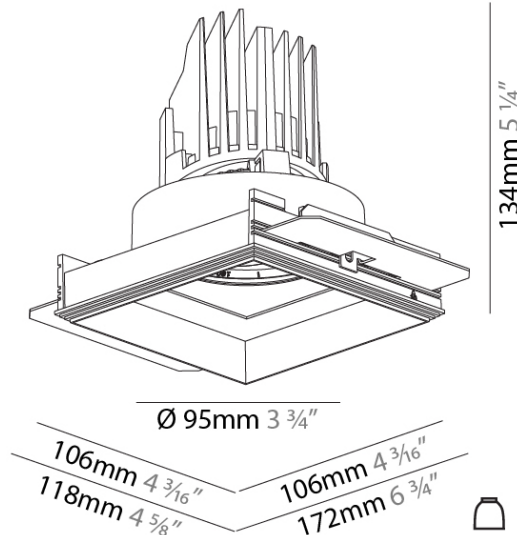

ELECTRICAL

Lamp Type: LED (Zhaga Standard)
Input Wattage (W): 15.5
Total Output Wattage (W): 14.5
Dimming: Tri-Mode (Non-Dimming and Phase Dimming (120Vac only) and 0-10V Dimming)
Driver Included: No
Driver Location: Recessed Housing
Driver Type: Constant Current - Universal
Driver Class: Class 2
Housing: See components
Input Voltage (V): 120 - 277
Constant Current (MA): 500

LED

Number of LEDs: 1
[Color Temperature (°K): 2700 / 3000 / 3500 / 4000](#)
Max. Delivered Lumen (lm): 940 / 980 / 1029 / 1050
Nominal Lumen (lm): 1386 / 1438 / 1511 / 1542
CRI: >90 CRI
Efficiency (%): 87.9 / 88.4 / 87.9
Lamp Life (hrs): 50000
Upon Request: RGB-W Tunable White Special Color Temperature
Special LED

OPTICAL

[Reflector°: 20 / 40 / 60](#)
Adjustability: Rotational 355°; Tilt 30°
Upon Request: Special Beam Angles

RATINGS AND CERTIFICATIONS

Zaneen Inc. © 2024, T 905-880-3382, F 416-247-9319, www.zaneen.com

Available for international specifications by adding "INT" at the end of the existing Model #. For assistance on 'custom' specifications, contact zteam@zaneen.com. In a constant effort to supply the best product, we reserve the right to change specifications or materials without notice. The most recent specification sheets are found at zaneen.com
IP rating: IP20